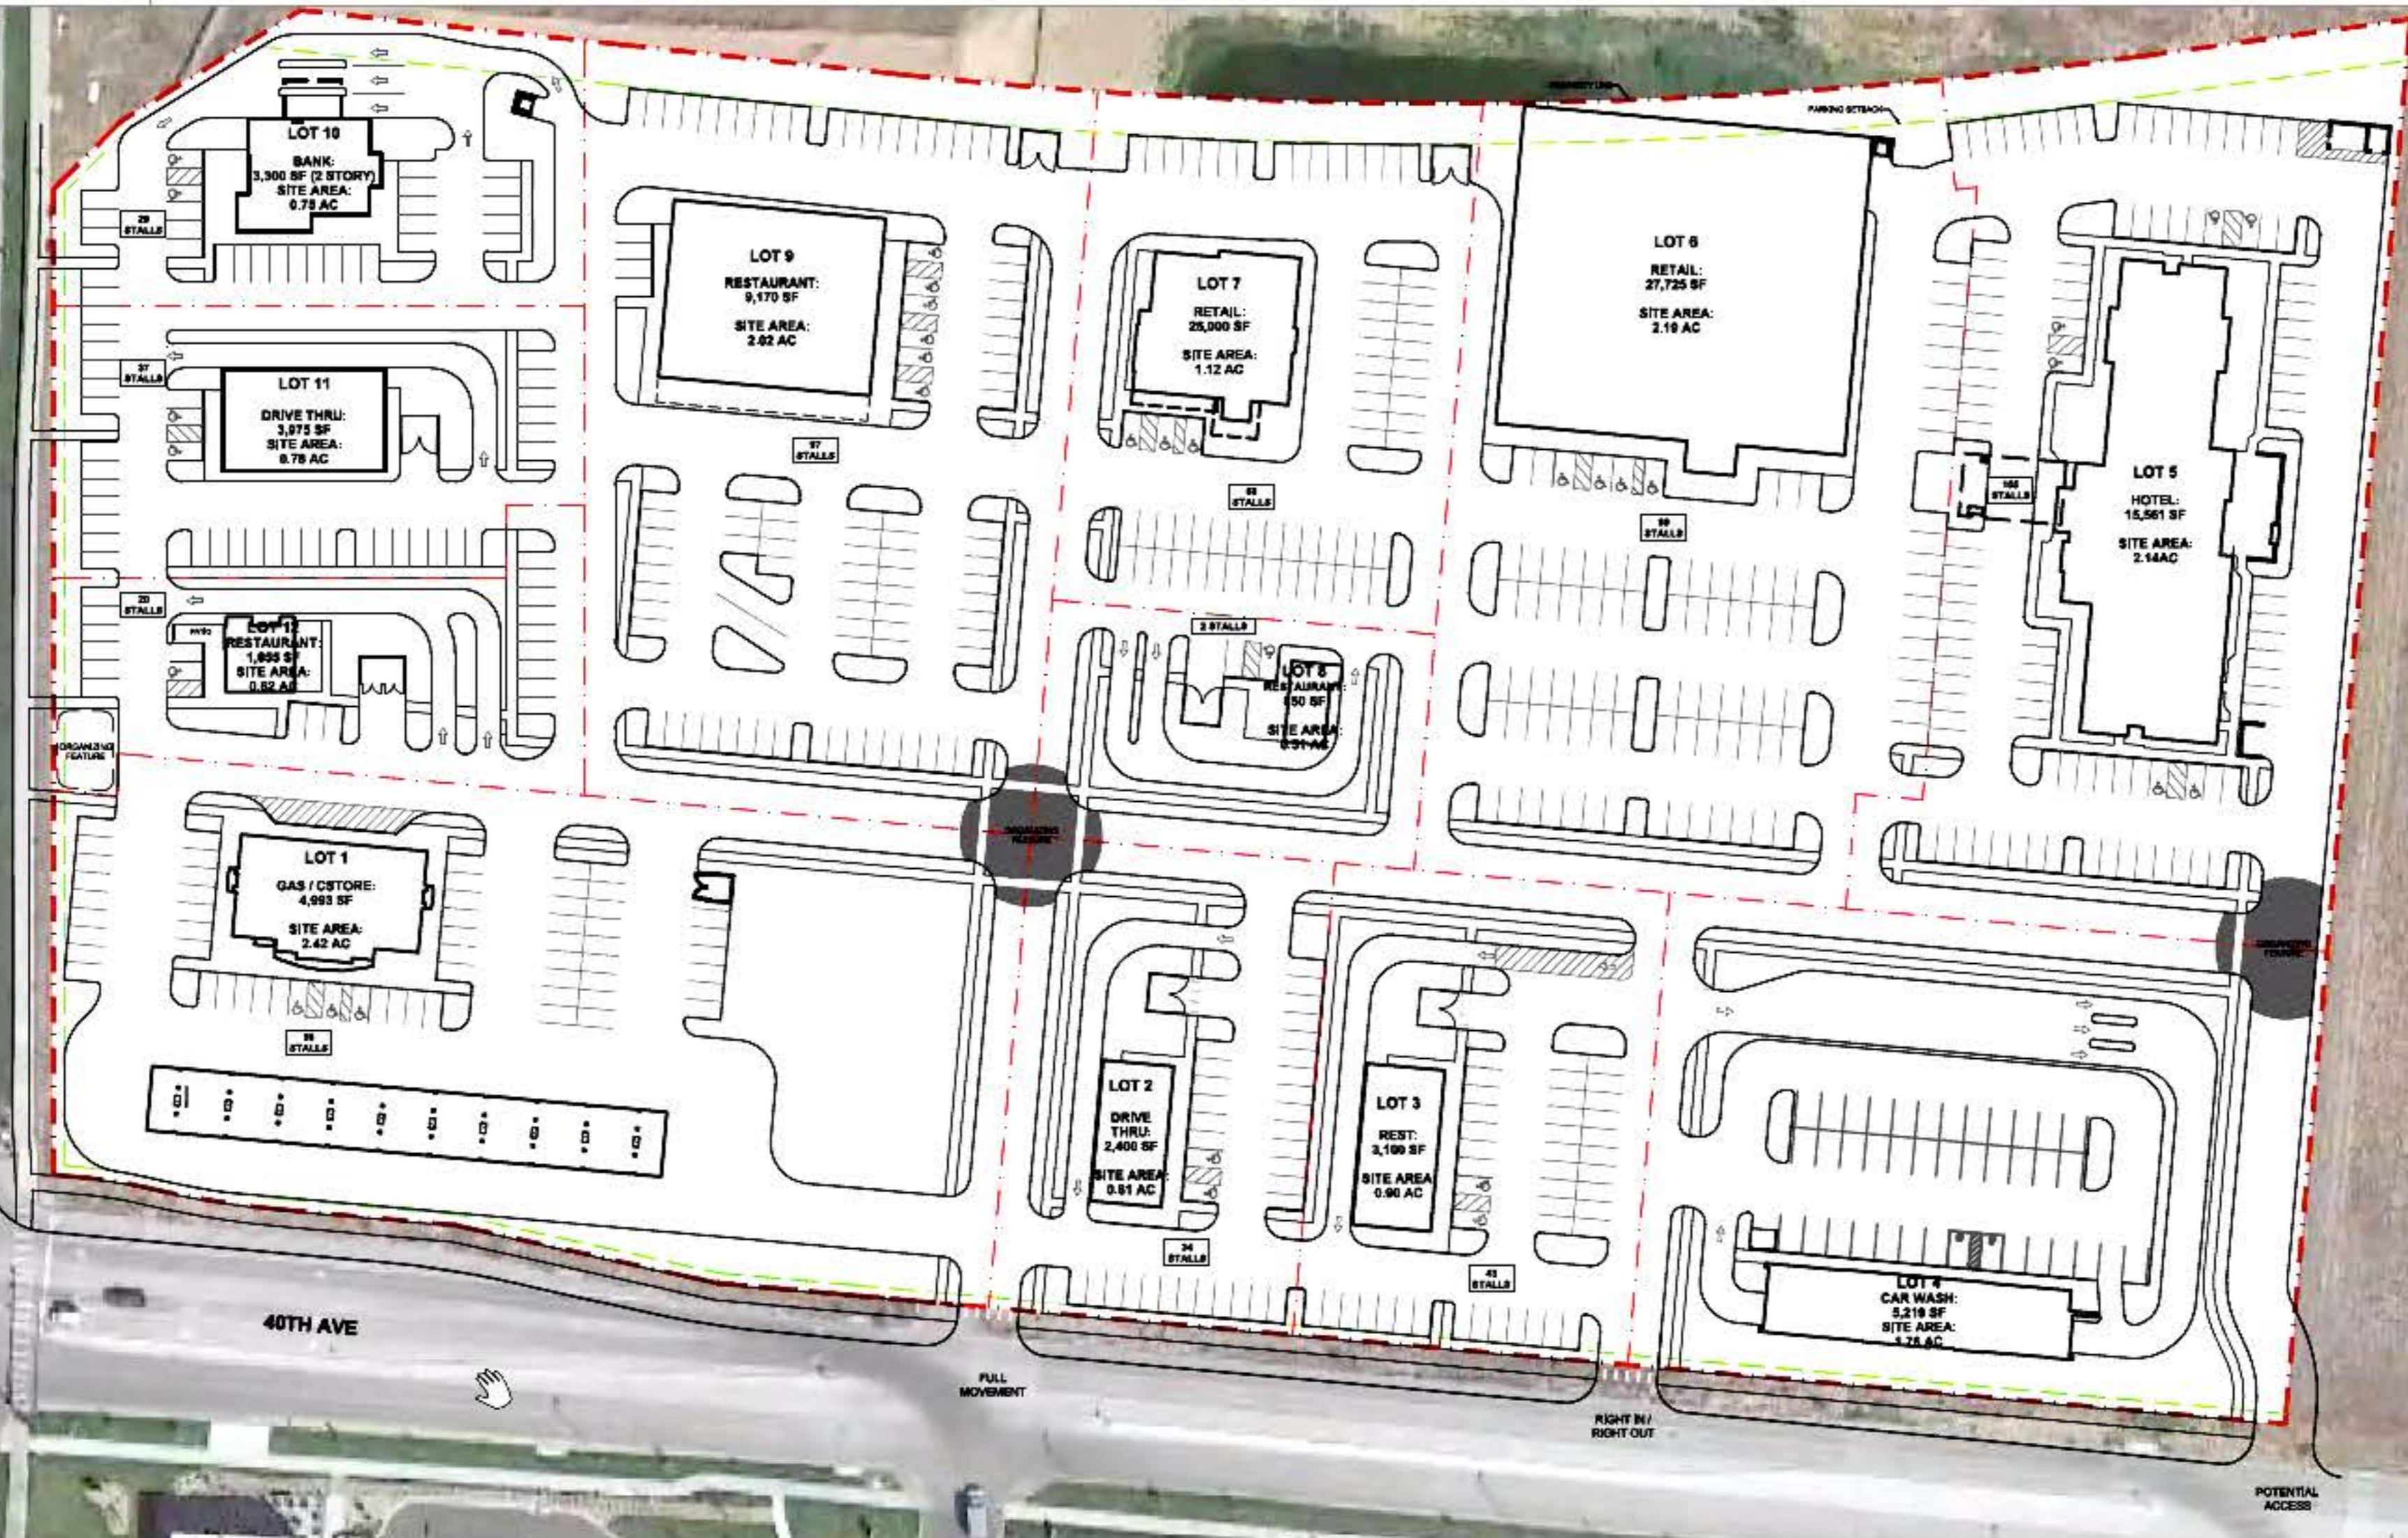

CENTRAL PARK BLVD

40TH AVE

WALL DEVELOPMENT GROUP

EQUITY VENTURES
COMMERCIAL, INC.

RUNWAY 35S
CENTRAL PARK BLVD & 40TH AVE
DENVER, CO 80238