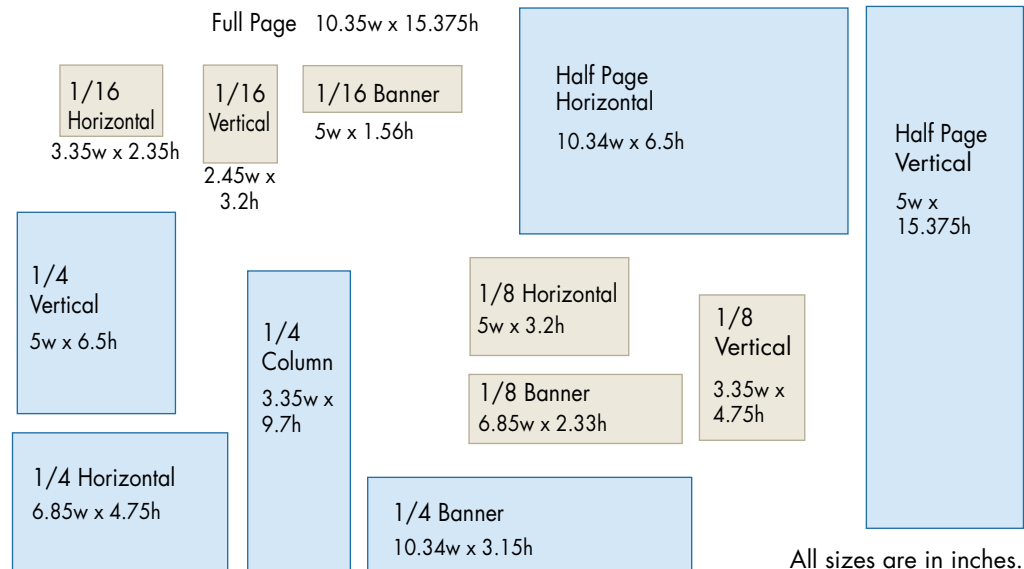

ad size	1 issue	3 issues	6 issues	9 issues	12 issues
full page color only	\$2,388 vertical	\$2,280 vertical	\$2,172 vertical	\$2,078 vertical	\$1,984 vertical
	\$2,149 horizontal	\$2,052 horizontal	\$1,954 horizontal	\$1,870 horizontal	\$1,786 horizontal
half page color only	\$1,194 vertical	\$1,140 vertical	\$1,086 vertical	\$1,040 vertical	\$993 vertical
	\$1,076 horizontal	\$1,028 horizontal	\$979 horizontal	\$936 horizontal	\$892 horizontal
1/4 page color only	\$779	\$737	\$697	\$659	\$623
1/8 page color only	\$487	\$467	\$448	\$424	\$400
1/16 page	\$272 color	\$267 color	\$262 color	\$255 color	\$249 color
	\$168 black	\$163 black	\$158 black	\$153 black	\$147 black

AD SHAPES AND DIMENSIONS

All sizes are in inches.