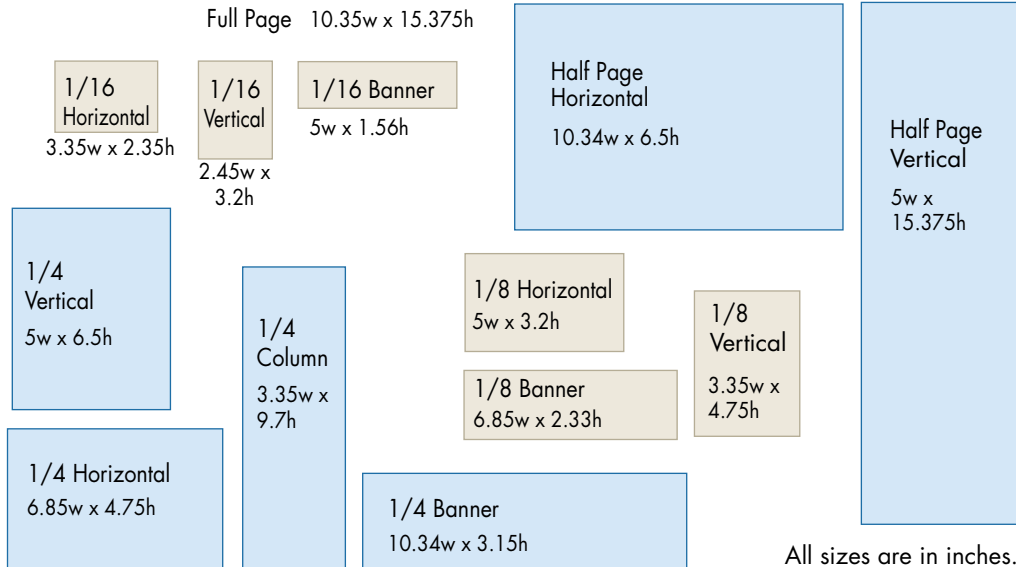

ad size	1 issue	3 issues	6 issues	9 issues	12 issues
full page color only	\$2,388 vertical	\$2,280 vertical	\$2,172 vertical	\$2,078 vertical	\$1,984 vertical
	\$2,149 horizontal	\$2,052 horizontal	\$1,954 horizontal	\$1,870 horizontal	\$1,786 horizontal
half page color only	\$1,194 vertical	\$1,140 vertical	\$1,086 vertical	\$1,040 vertical	\$993 vertical
	\$1,076 horizontal	\$1,028 horizontal	\$979 horizontal	\$936 horizontal	\$892 horizontal
1/4 page color only	\$779	\$737	\$697	\$659	\$623
1/8 page color only	\$487	\$467	\$448	\$424	\$400
1/16 page	\$272 color	\$267 color	\$262 color	\$255 color	\$249 color
	\$168 black	\$163 black	\$158 black	\$153 black	\$147 black

## AD SHAPES AND DIMENSIONS

All sizes are in inches.