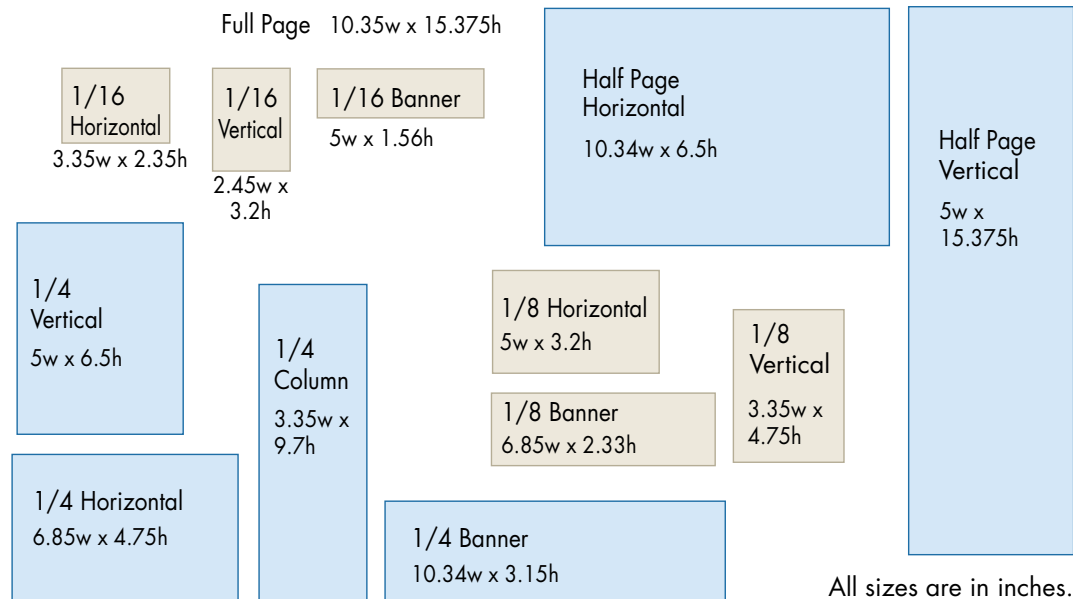

View how the different ad sizes and shapes look on our printed pages. PDFs of all our past issues are at FrontPorchNE.com > News > PDF Archives.

Find our paper's distribution map and additional information about advertising at FrontPorchNE.com > Display Ads.

COSTS ARE PER ISSUE with a signed contract for number of months ad will run.

ad size	1 issue	3 issues	6 issues	9 issues	12 issues
full page color only	\$2,837 vertical	\$2,709 vertical	\$2,580 vertical	\$2,468 vertical	\$2,357 vertical
	\$2,553 horizontal	\$2,438 horizontal	\$2,321 horizontal	\$2,222 horizontal	\$2,121 horizontal
half page color only	\$1,418 vertical	\$1,354 vertical	\$1,290 vertical	\$1,236 vertical	\$1,179 vertical
	\$1,278 horizontal	\$1,220 horizontal	\$1,162 horizontal	\$1,111 horizontal	\$1,059 horizontal
1/4 page color only	\$924	\$875	\$827	\$782	\$740
1/8 page color only	\$578	\$554	\$531	\$503	\$475
1/16 page	\$323 color	\$316 color	\$311 color	\$302 color	\$295 color
	\$199 black	\$193 black	\$187 black	\$181 black	\$174 black

We are happy to offer the discounts above for multiple ad insertions but are unable to offer additional discounts.

AD SHAPES AND DIMENSIONS

All sizes are in inches.